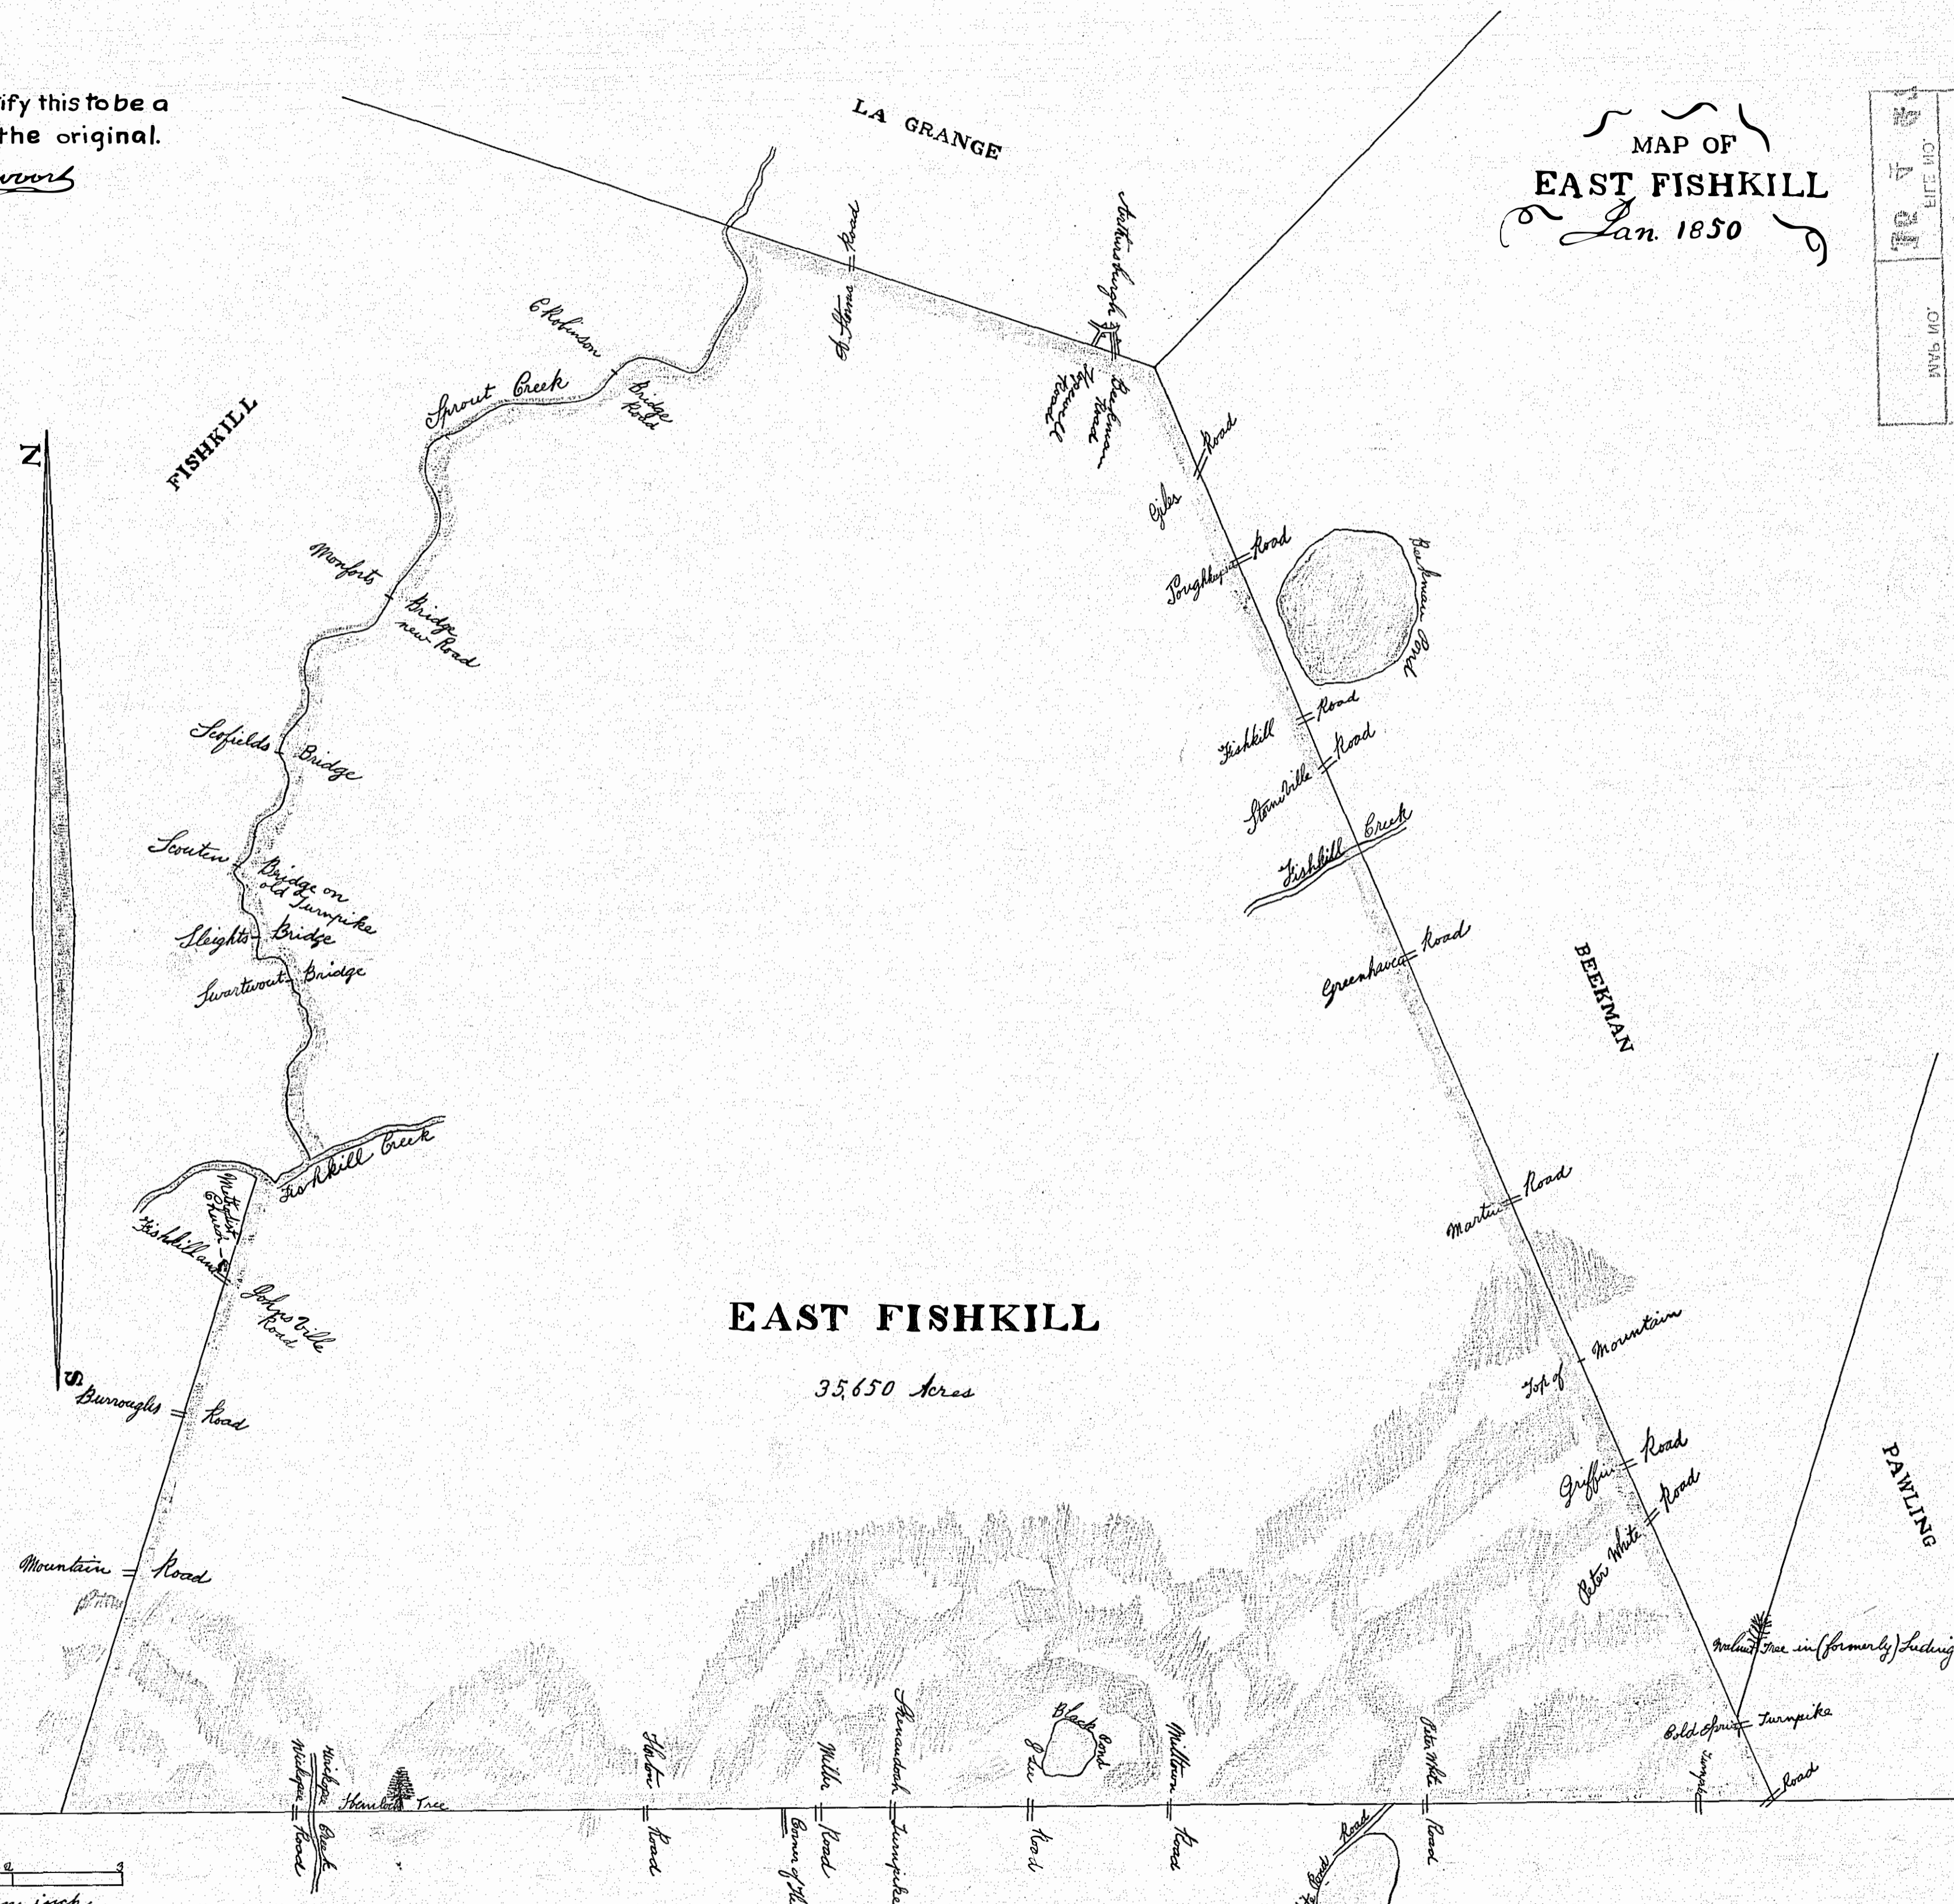

I hereby certify this to be a true copy of the original.

B. A. Brewster

MAP OF EAST FISHKILL Jan. 1850

FILE NO. 117
COUNTY CLERK'S OFFICE
PUTNAM COUNTY, N. Y.

EAST FISHKILL

35,650 Acres

PUTNAM COUNTY

Map No. 117

Scale of 50 chains to an inch

15-4-47

filed July 22, 1850

117